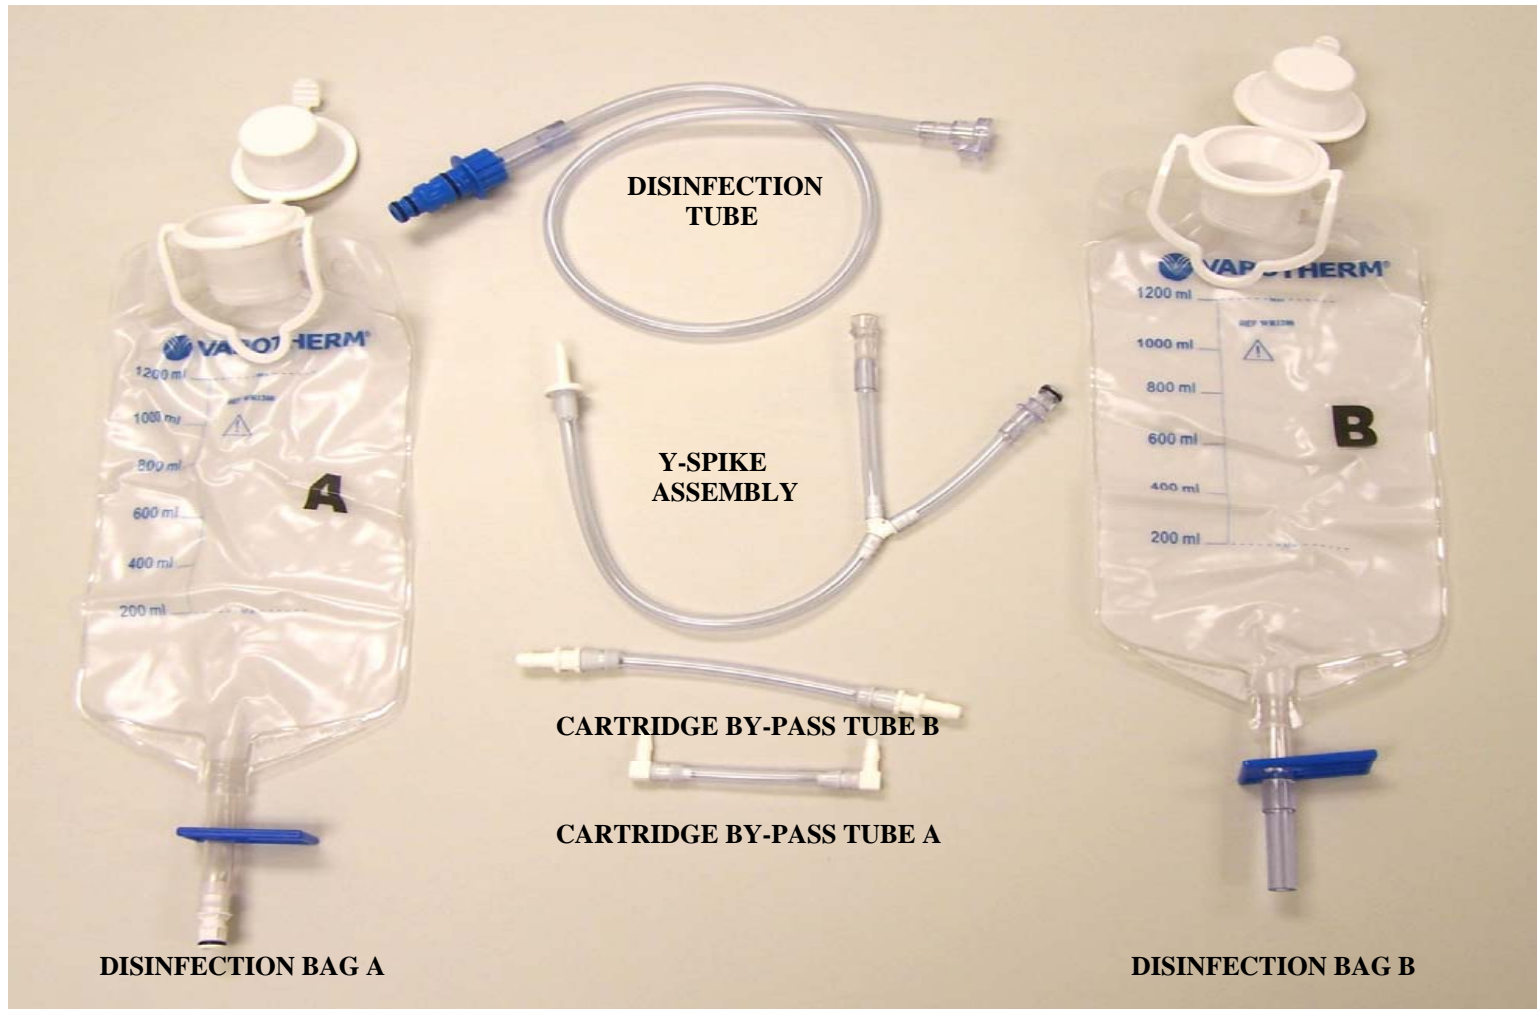

DK-301 DISINFECTING KIT

DISINFECTION BAG A

DISINFECTION BAG B

DISINFECTION
TUBE

Y-SPIKE
ASSEMBLY

CARTRIDGE BY-PASS TUBE B

CARTRIDGE BY-PASS TUBE A